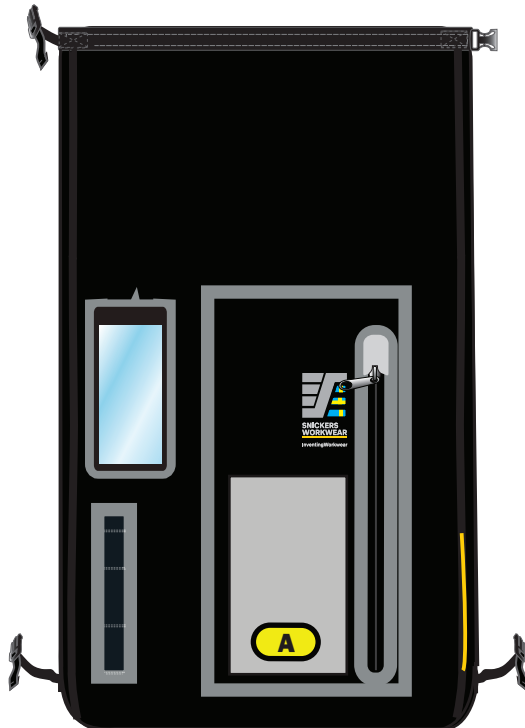

Logo Placements

9623 Waterproof Backpack

Recommended logo placements

Heat seal

- A Centered to bottom, in the grey area, maximum size 100x135 mm

Front View