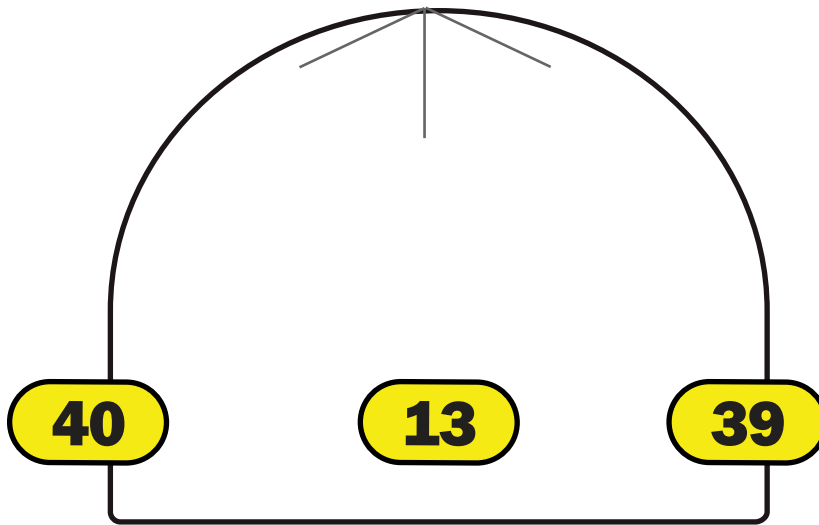

Logo Placements

9084 Logo Beanie

Recommended logo placements

Embroidery

- 13 Center of beanie in the 2 cm above end
- 39 Left side of beanie in the 2 cm above end
- 40 Right side of beanie in the 2 cm above end

FRONT VIEW

BACK VIEW